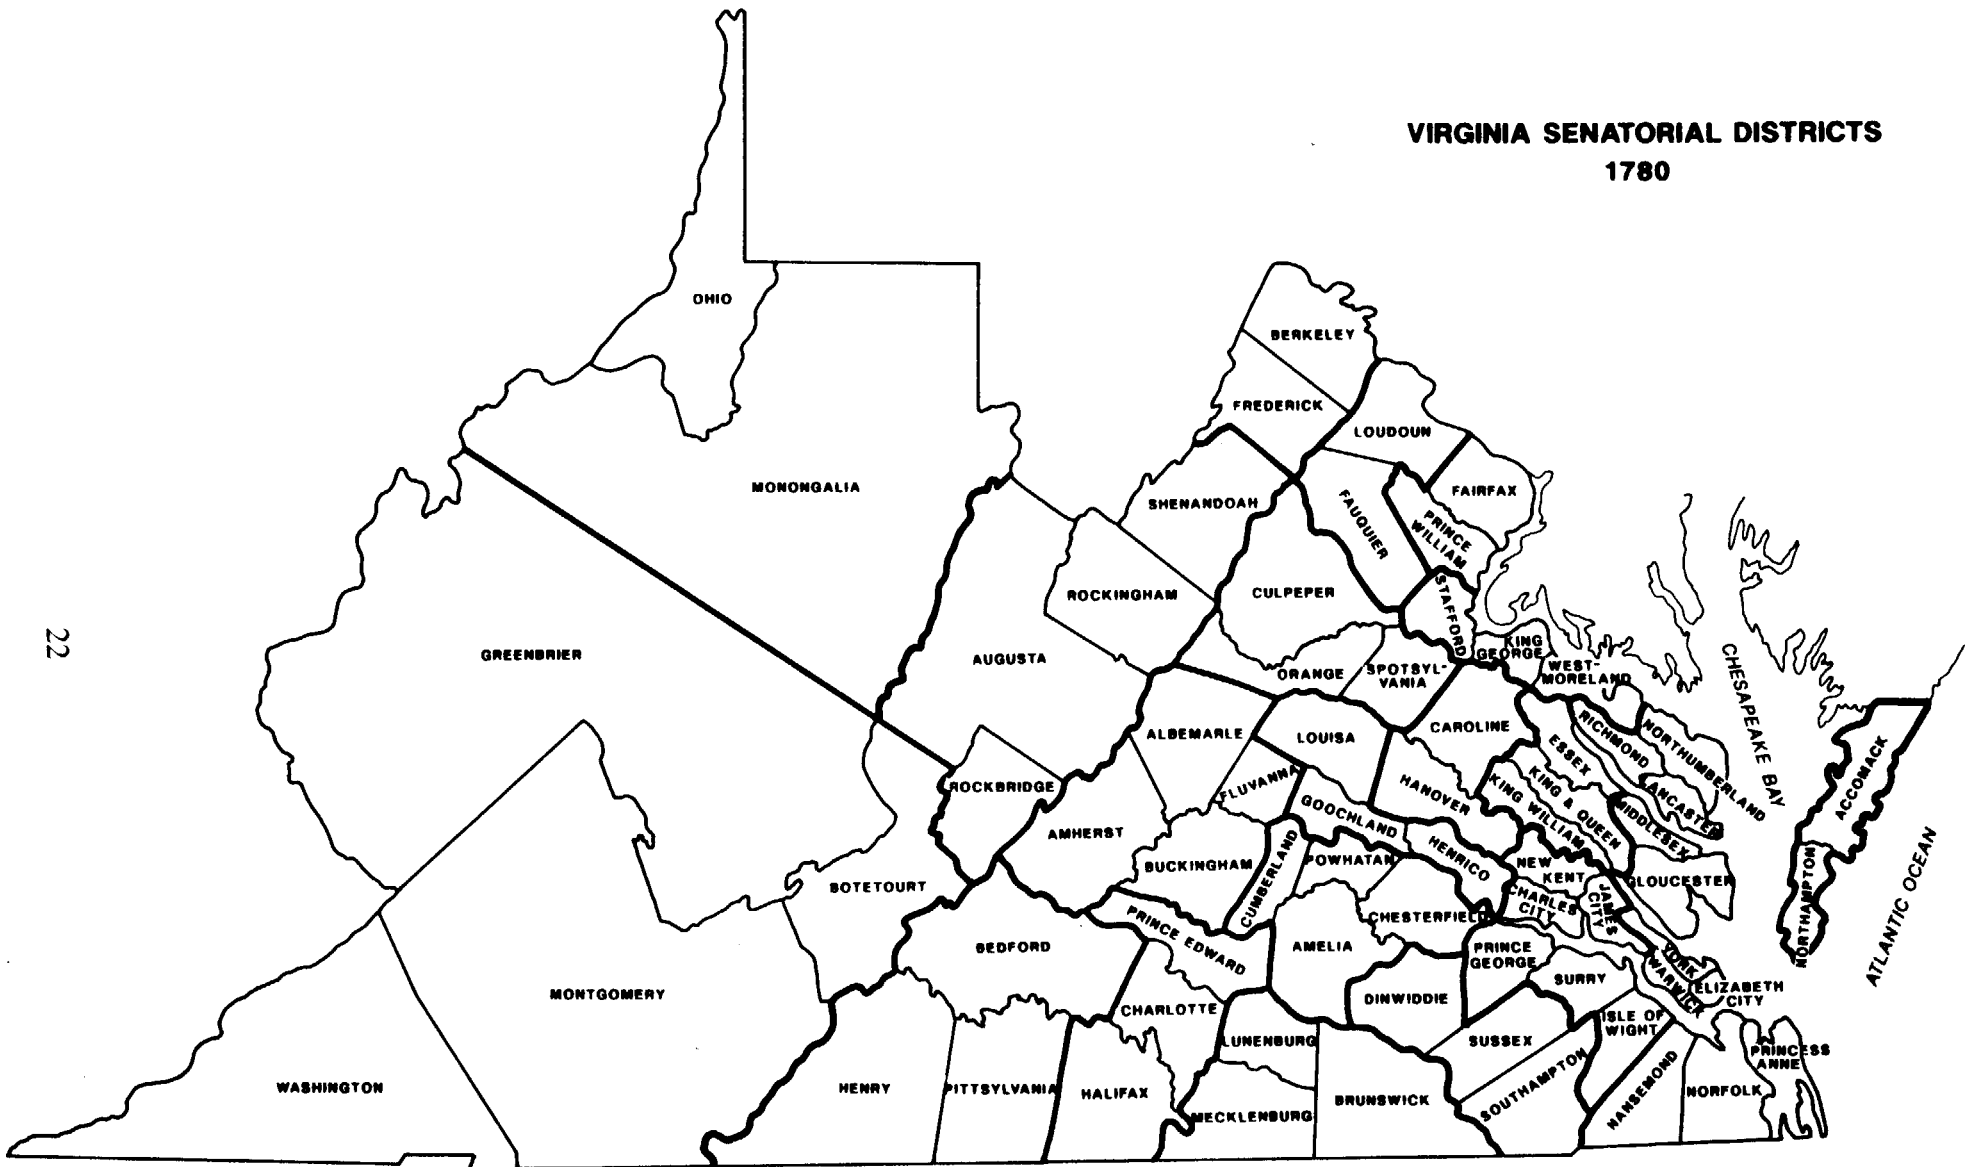

**VIRGINIA SENATORIAL DISTRICTS
1780**

22

Senatorial Districts, 1780
Courtesy of Virginia Department of Transportation

VIRGINIA SENATORIAL DISTRICTS

1830

NOTE: BUCKINGHAM, CUMBERLAND AND CAMPBELL
ARE IN THE SAME SENATE DISTRICT.

Senatorial Districts, 1830

Courtesy of Virginia Department of Transportation

VIRGINIA SENATORIAL DISTRICTS

1871

NOTE: THE FOLLOWING CITIES ARE DESIGNATED AS PART OF A DISTRICT - NORFOLK, PETERSBURG, PORTSMOUTH, RICHMOND.

97

Senatorial Districts, 1871

Courtesy of Virginia Department of Transportation

VIRGINIA SENATORIAL DISTRICTS

196

Senatorial Districts, 1990
Courtesy of Virginia Department of Transportation

Virginia State Senate Districts Maps