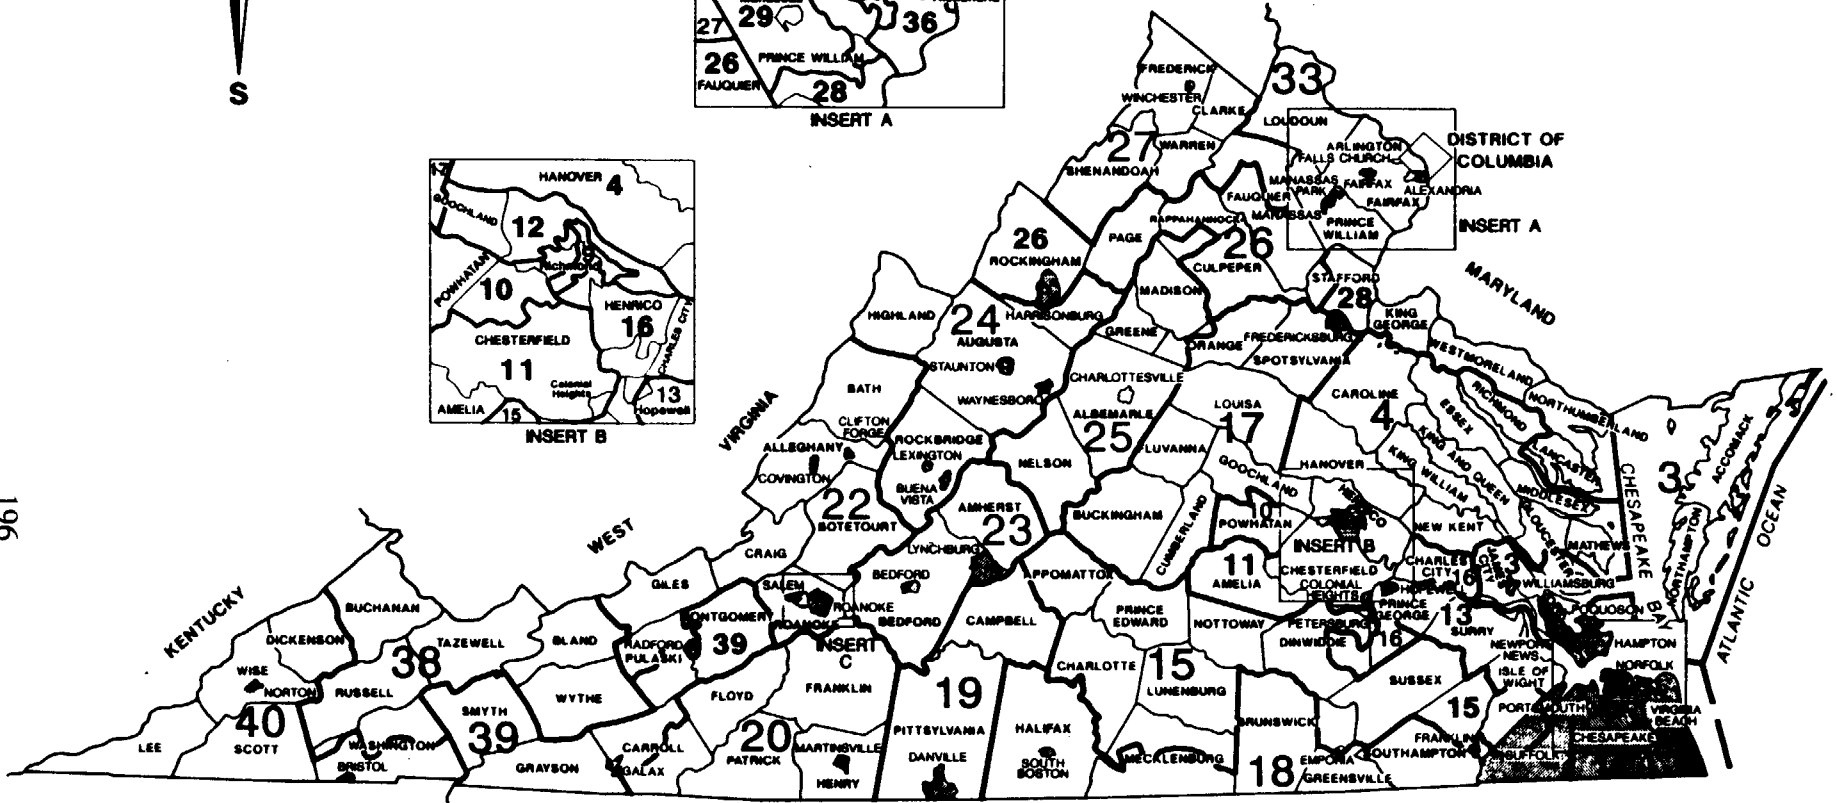

**VIRGINIA SENATORIAL DISTRICTS
1780**

22

Senatorial Districts, 1780
Courtesy of Virginia Department of Transportation

VIRGINIA SENATORIAL DISTRICTS

1830

NOTE: BUCKINGHAM, CUMBERLAND AND CAMPBELL
ARE IN THE SAME SENATE DISTRICT.

Senatorial Districts, 1830

Courtesy of Virginia Department of Transportation

VIRGINIA SENATORIAL DISTRICTS

1871

NOTE: THE FOLLOWING CITIES ARE DESIGNATED AS PART OF A DISTRICT - NORFOLK, PETERSBURG, PORTSMOUTH, RICHMOND.

97

Senatorial Districts, 1871

Courtesy of Virginia Department of Transportation

VIRGINIA SENATORIAL DISTRICTS

196

Senatorial Districts, 1990
Courtesy of Virginia Department of Transportation

Virginia State Senate Districts Maps