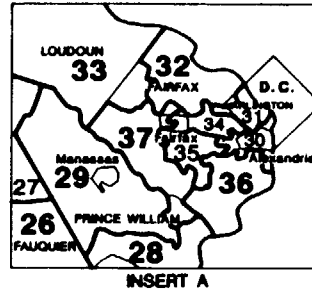

**VIRGINIA SENATORIAL DISTRICTS
1780**

22

Senatorial Districts, 1780
Courtesy of Virginia Department of Transportation

VIRGINIA SENATORIAL DISTRICTS

1830

NOTE: BUCKINGHAM, CUMBERLAND AND CAMPBELL
ARE IN THE SAME SENATE DISTRICT.

Senatorial Districts, 1830

Courtesy of Virginia Department of Transportation

VIRGINIA SENATORIAL DISTRICTS

1871

NOTE: THE FOLLOWING CITIES ARE DESIGNATED AS PART OF A DISTRICT - NORFOLK, PETERSBURG, PORTSMOUTH, RICHMOND.

97

Senatorial Districts, 1871

Courtesy of Virginia Department of Transportation

VIRGINIA SENATORIAL DISTRICTS

196

Senatorial Districts, 1990
Courtesy of Virginia Department of Transportation

Virginia State Senate Districts Maps