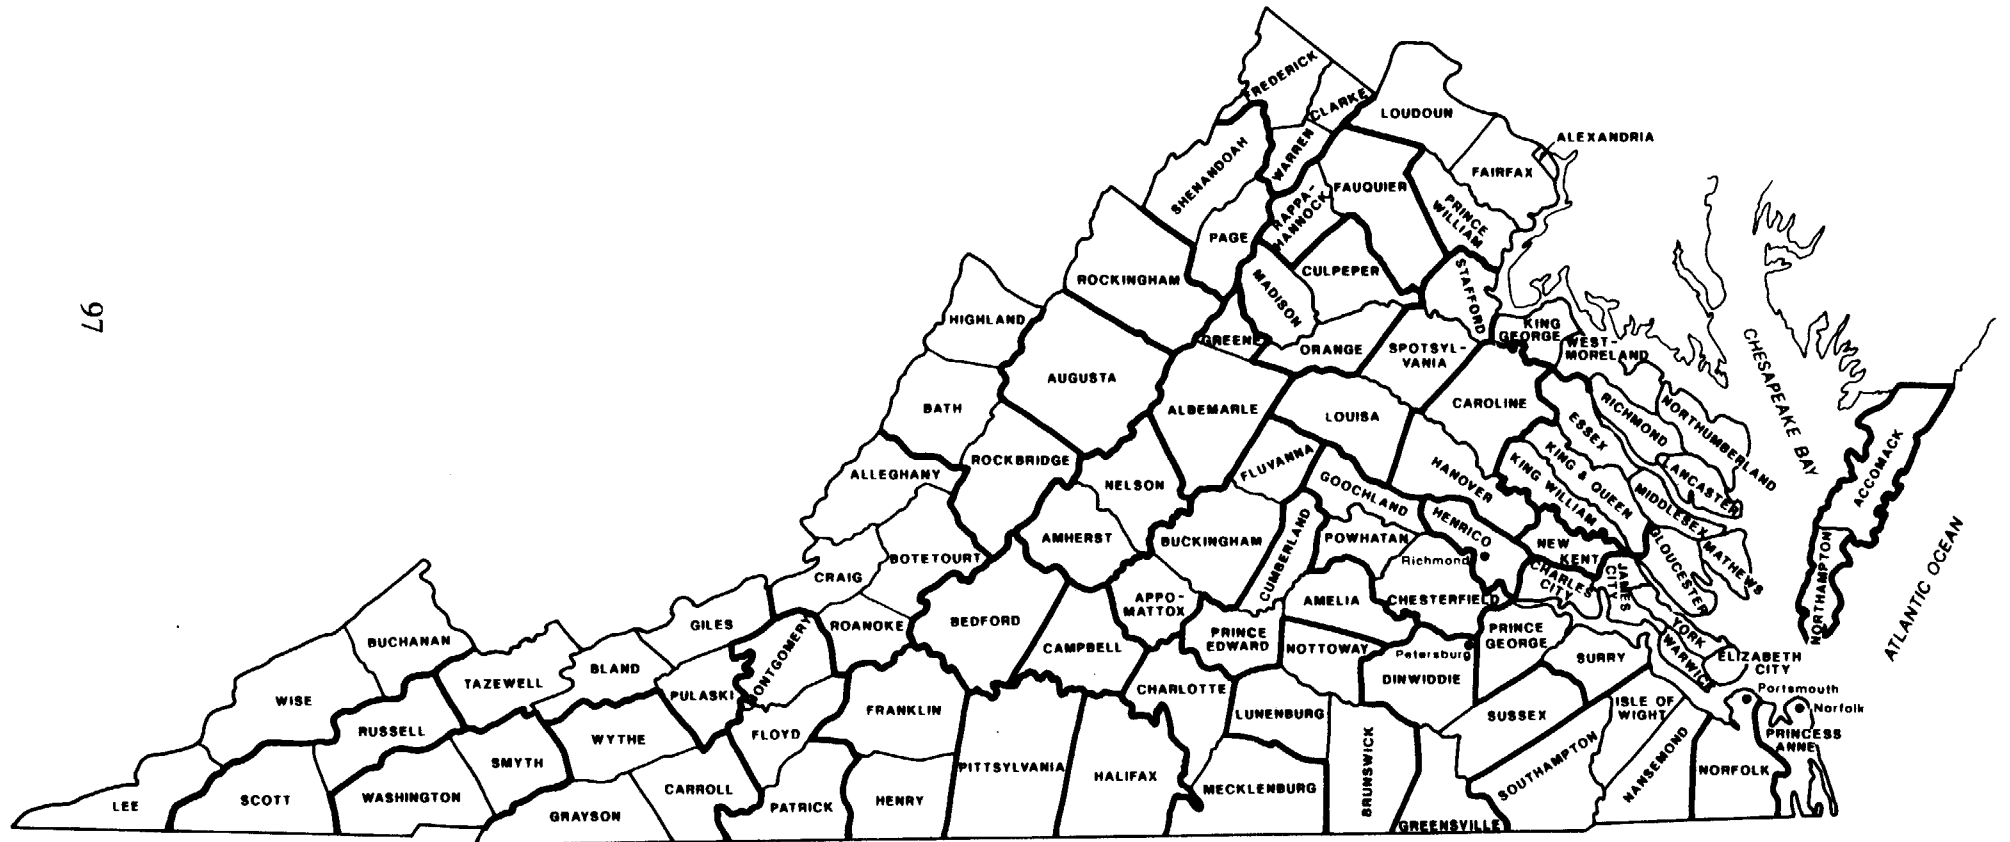

**VIRGINIA SENATORIAL DISTRICTS
1780**

22

Senatorial Districts, 1780
Courtesy of Virginia Department of Transportation

VIRGINIA SENATORIAL DISTRICTS

1830

NOTE: BUCKINGHAM, CUMBERLAND AND CAMPBELL
ARE IN THE SAME SENATE DISTRICT.

Senatorial Districts, 1830

Courtesy of Virginia Department of Transportation

VIRGINIA SENATORIAL DISTRICTS

1871

NOTE: THE FOLLOWING CITIES ARE DESIGNATED AS PART OF A DISTRICT - NORFOLK, PETERSBURG, PORTSMOUTH, RICHMOND.

97

Senatorial Districts, 1871

Courtesy of Virginia Department of Transportation

VIRGINIA SENATORIAL DISTRICTS

196

Senatorial Districts, 1990
Courtesy of Virginia Department of Transportation

Virginia State Senate Districts Maps