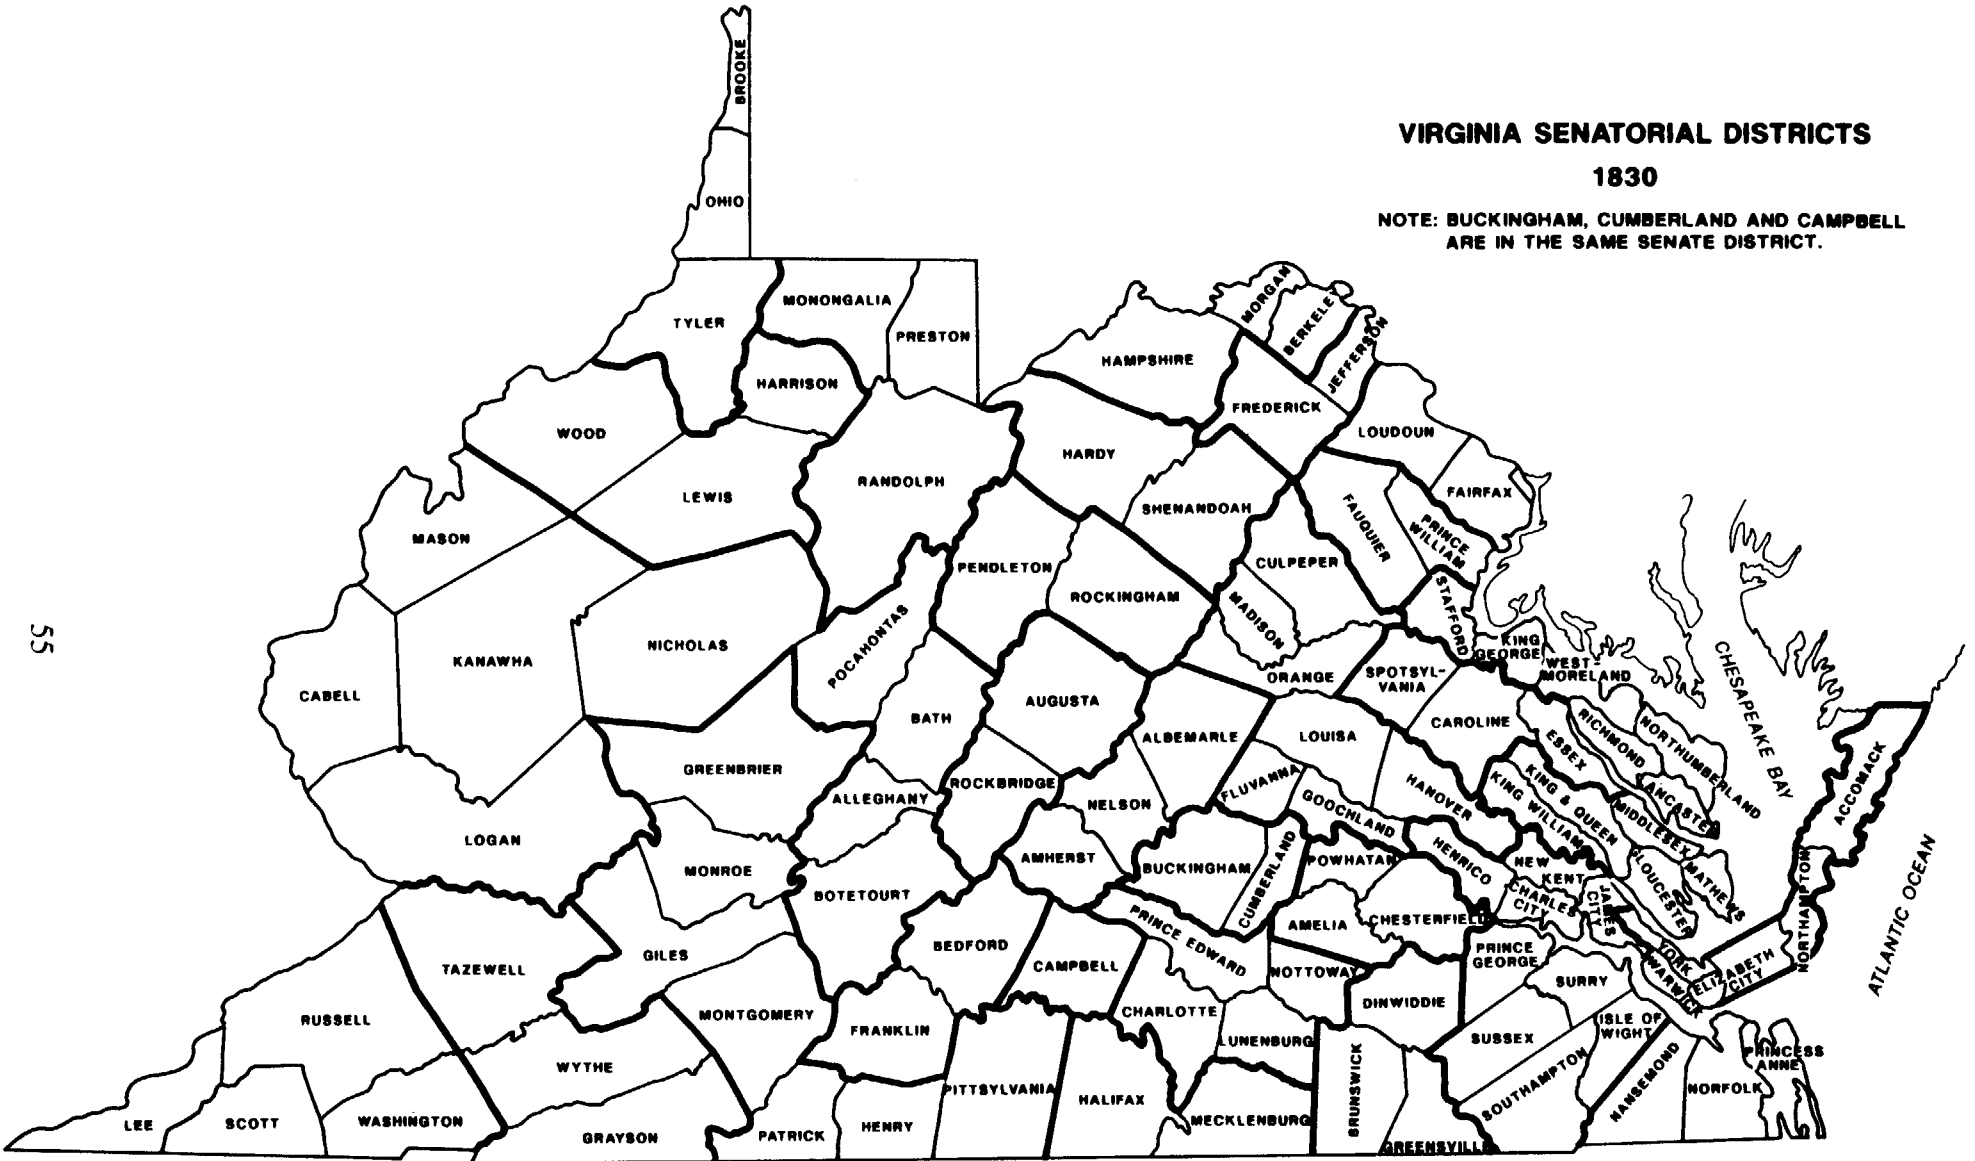

**VIRGINIA SENATORIAL DISTRICTS
1780**

22

Senatorial Districts, 1780
Courtesy of Virginia Department of Transportation

VIRGINIA SENATORIAL DISTRICTS

1830

NOTE: BUCKINGHAM, CUMBERLAND AND CAMPBELL
ARE IN THE SAME SENATE DISTRICT.

Senatorial Districts, 1830

Courtesy of Virginia Department of Transportation

VIRGINIA SENATORIAL DISTRICTS

1871

NOTE: THE FOLLOWING CITIES ARE DESIGNATED AS PART OF A DISTRICT - NORFOLK, PETERSBURG, PORTSMOUTH, RICHMOND.

97

Senatorial Districts, 1871

Courtesy of Virginia Department of Transportation

VIRGINIA SENATORIAL DISTRICTS

196

Senatorial Districts, 1990
Courtesy of Virginia Department of Transportation

Virginia State Senate Districts Maps